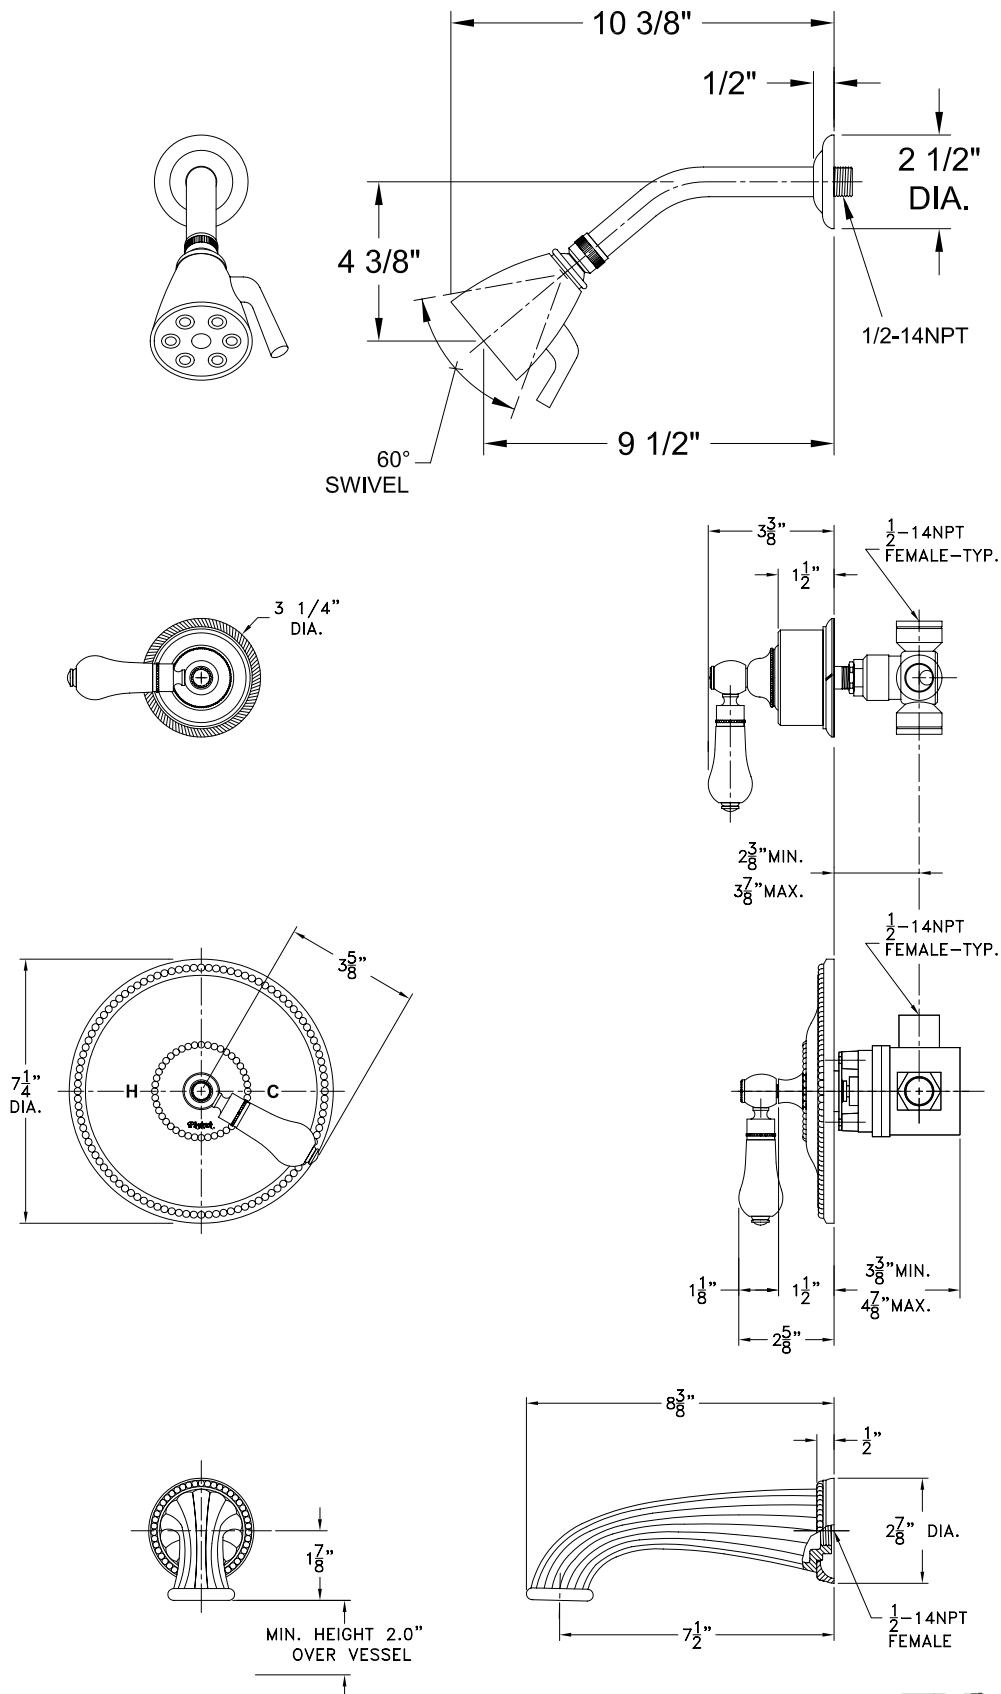

PB2270, PB2271, PB2272, PB2273, PB2274, PB2370, PB2371, PB2372, PB2373 & PB2374 SPECIFICATIONS

SPEC-SET-804

Valve Shown: DFPHY-TS

Phyltrich